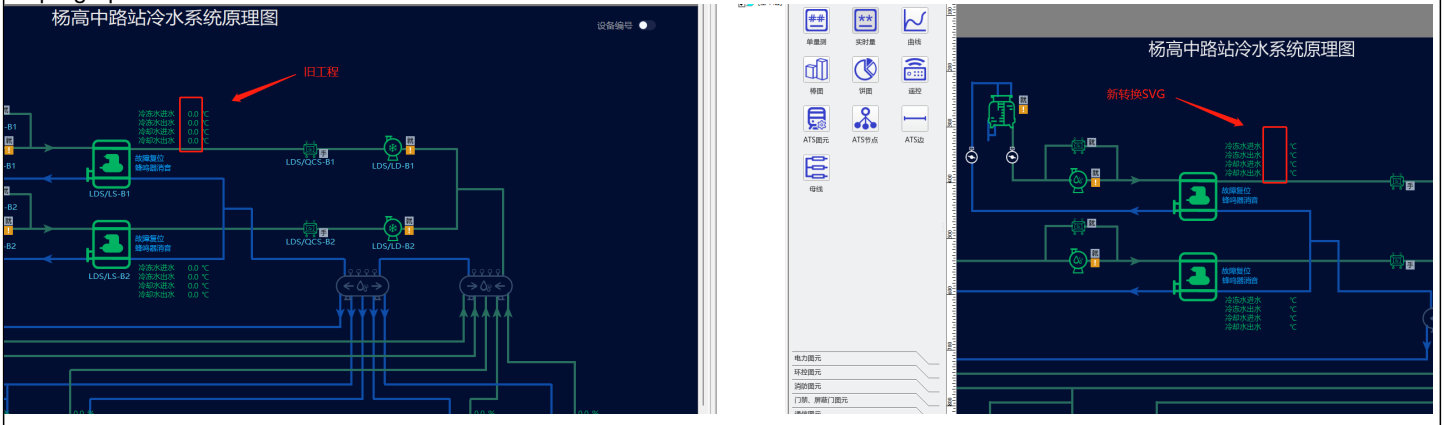

# ISCS#FEP - Bug #2852

qEhgraph- SVG

02/27/2023 09:47 AM - zhixue wei

<b>Status:</b>	Resolved	<b>Start date:</b>	02/27/2023
<b>Priority:</b>	Normal	<b>Due date:</b>	
<b>Assignee:</b>	zhixue wei	<b>% Done:</b>	100%
<b>Category:</b>		<b>Estimated time:</b>	0.00 hour
<b>Target version:</b>	3.1	<b>Spent time:</b>	0.00 hour
<b>Defect version:</b>			

## Description

- 1.qEhgraph
- 2.qEhgraph SVG