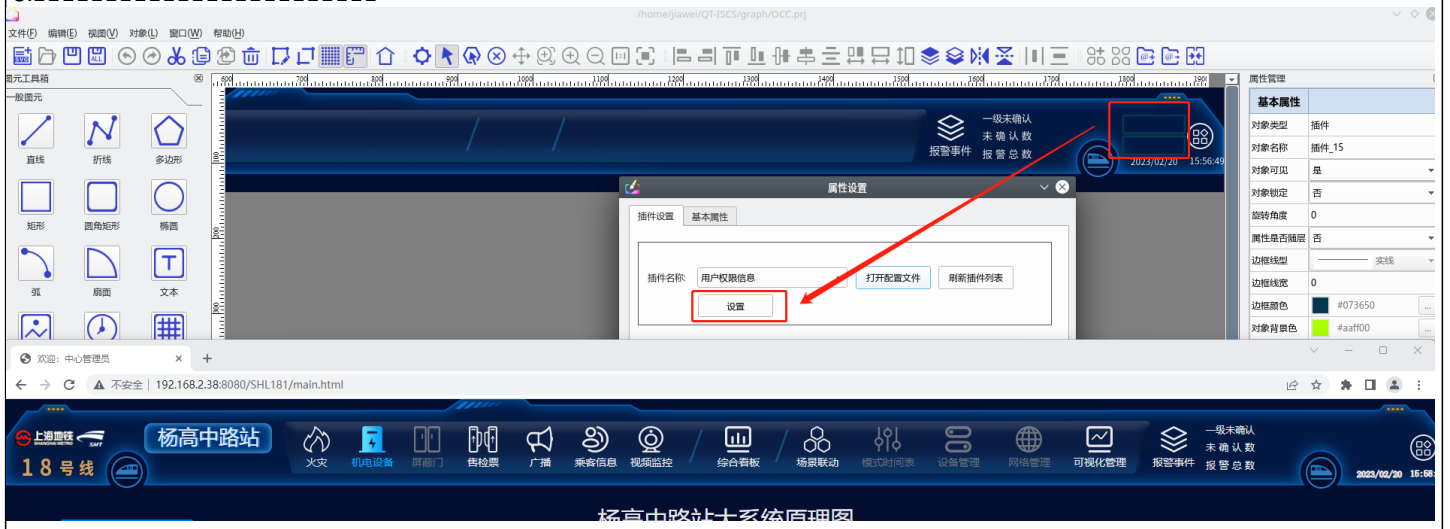

# ISCS#FEP - Bug #2851

qEhgraph- " " qEhgraph

02/27/2023 09:46 AM - zhixue wei

<b>Status:</b>	Resolved	<b>Start date:</b>	02/27/2023
<b>Priority:</b>	Normal	<b>Due date:</b>	
<b>Assignee:</b>	zhixue wei	<b>% Done:</b>	100%
<b>Category:</b>		<b>Estimated time:</b>	0.00 hour
<b>Target version:</b>	3.1	<b>Spent time:</b>	0.00 hour
<b>Defect version:</b>			

## Description

- 1.qEhgraph
2. " " qEhgraph
- 3.