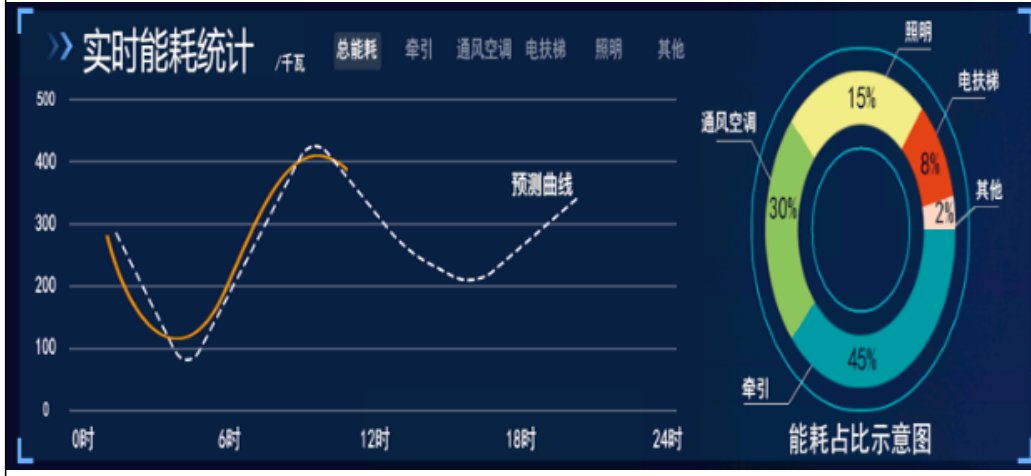

ISCS#FEP - Feature #1212

UI

01/22/2021 04:03 PM - zhixue wei

Status:	Resolved	Start date:	01/22/2021
Priority:	Normal	Due date:	01/26/2021
Assignee:	zhixue wei	% Done:	100%
Category:		Estimated time:	20.00 hours
Target version:	3.0_web	Spent time:	0.00 hour
Defect version:			

Description

History

#1 - 01/22/2021 04:05 PM - zhixue wei

- Status changed from New to In Progress

#2 - 01/25/2021 09:46 AM - zhixue wei

- Status changed from In Progress to Resolved

- % Done changed from 0 to 100